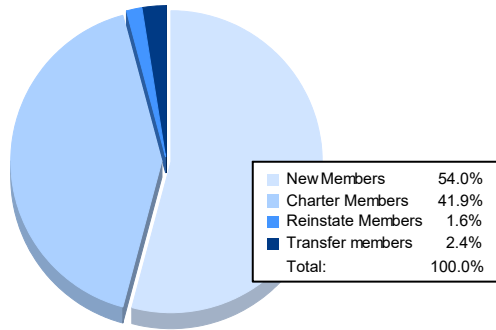

Year	New Clubs	Dropped Clubs	Gain/ Loss Clubs	New Members	Charter Members	Reinstate Members	Transfer Members	Total Member Added	Total Members Dropped	Gain/ Loss Members
2016-2017	0	1	-1	145	3	3	6	157	183	-26
2017-2018	0	2	-2	112	0	9	8	129	261	-132
2018-2019	1	0	1	125	26	7	3	161	152	9
2019-2020	0	0	0	77	1	4	6	88	129	-41
2020-2021	2	0	2	67	52	2	3	124	155	-31
<b>Average</b>	<b>1</b>	<b>1</b>	<b>0</b>	<b>105</b>	<b>16</b>	<b>5</b>	<b>5</b>	<b>132</b>	<b>176</b>	<b>-44</b>

### Membership Composition June 2021 Cumulative